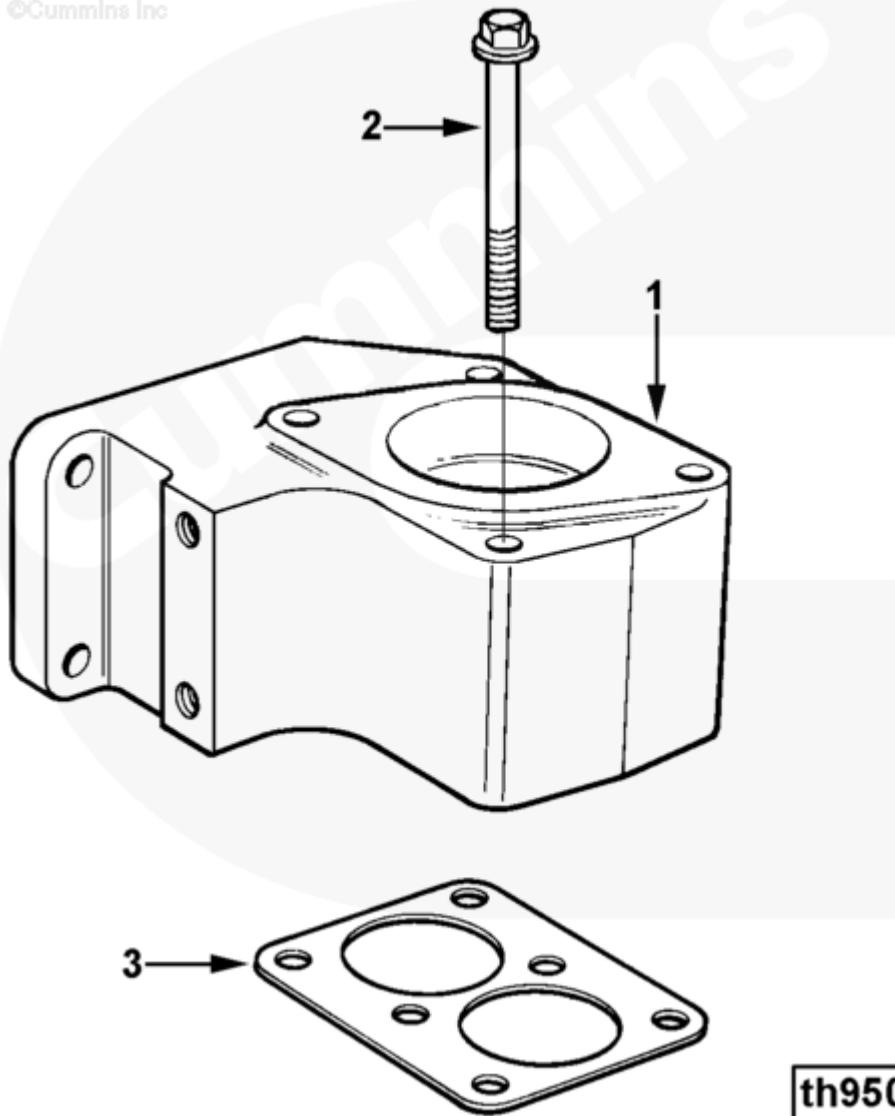

Parts Catalog - Option Detail

| Electronic Parts Catalog - Option Detail | | | | |
|--|--|---------|-----------|-----------|
| Option | Group | Graphic | Film Card | Date |
| TH9008-02 | 08.07 | th950gc | Z | 11-MAR-98 |
| Engines | 6C8.3, C GAS PLUS CM556, G8.3, G8.3 CM558, GTA8.3 CM558, ISC CM2150, ISC CM554, ISC CM850, ISC8.3 CM2250, ISC8.3 G CM2180 C101, ISL CM2150, ISL CM554, ISL CM850, ISL G CM2180, ISL8.9 CM2150 L110, ISL8.9 CM2880 L112, ISL9 CM2150 SN, ISL9 CM2250, ISL9 CM2350 L101, ISL9 CM2350 L111, ISLE4 CM850, L GAS PLUS CM556, L8.9, L8.9 L121, L8.9G CMOH2.0 L125B, L9 CM2350 L116B, L9 CM2350 L119B, L9 CM2350 L120C, L9 CM2350 L123B, L9.3 L105, L9.5 L117, L9N CM2380 L124B, QSC8.3 CM2250, QSC8.3 CM2880 C102, QSC8.3 CM554, QSC8.3 CM850(CM2850), QSL9 CM2250, QSL9 CM2250 L115, QSL9 CM2350 L102, QSL9 CM2350 L107, QSL9 CM2350 L118, QSL9 CM2350 L122, QSL9 CM554, QSL9 CM850(CM2850), QSL9 G CM558, QSL9 M CM2250 L106, QSL9.3 CM2880 L113 | | | |

[View My Cart](#)

| | | | | | |
|--------------------------|---|---------------------------|-------------------------------|---|---|
| | | TH9008-02 | Thermostat Housing | | MR - HOUSING, THERMOSTAT...(More) |
| | | | | | Thermostat Bore: 43.50 |
| | | | | | Outlet Type/OD (mm): Flanged |
| | | | | | Outlet Direction: Vertical |
| | | | | | Bracket Direction: Vertical / |
| | | | | | Rearward |
| | | | | | Airation Method: Non-Vented |
| | | | | | Tappings for Belt Tensioner: |
| | | | | | No |
| | | | | | Water Outlet Bolt Spread |
| | | | | | (mm): 100.0 |
| | | | | | Engine Families: C Series |
| | | | | | |
| <input type="checkbox"/> | 1 | 3926534 | Thermostat Housing | 1 | |
| <input type="checkbox"/> | 2 | 3902112 | Hexagon Flange Head Cap Screw | 2 | M8 x 1.25 x 80 |
| <input type="checkbox"/> | 3 | 3914310 | Thermostat Housing Gasket | 1 | |